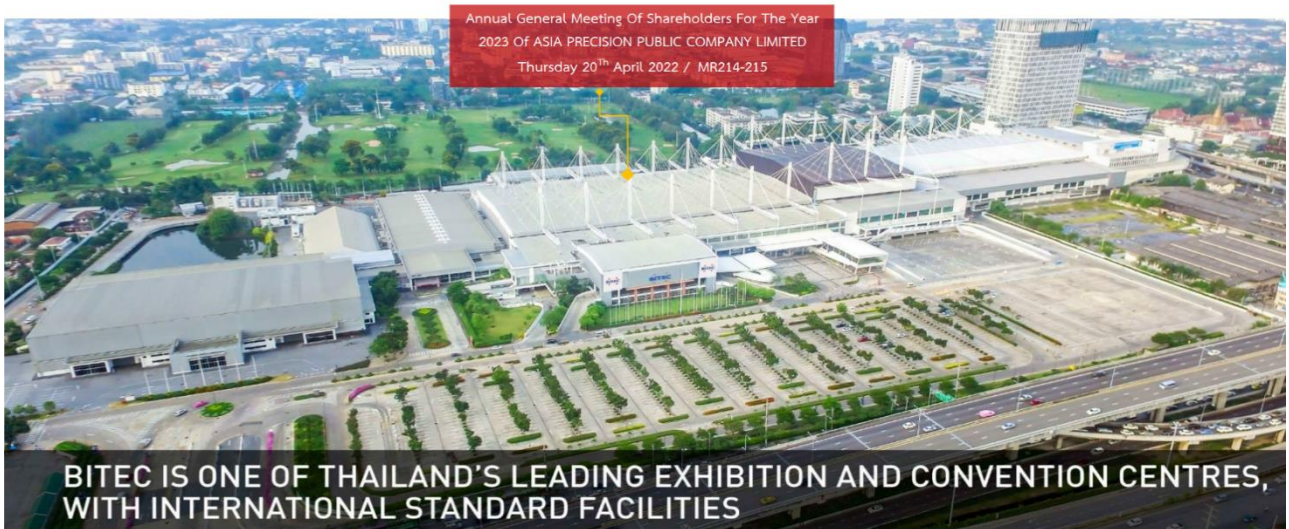

Map to BITEC

BITEC HIGHLIGHT

- 7** EVENT HALLS
- 6** CONVENTION HALLS
- 28** MEETING ROOMS
- 13** RESTAURANTS OUTLETS
- 1** FOOD COURT
- 70,000** sq.m OF COLUMN-FREE INDOOR EXHIBITION SPACE
- 9,500** sq.m OF CONVENTION & MEETING FACILITIES
- 1.5-3** TONS PER sq.m OF FLOOR LOAD CAPACITY
- 68** DRIVE-IN LOADING DOCKS
- 5,050** TOTAL PARKING SPACES