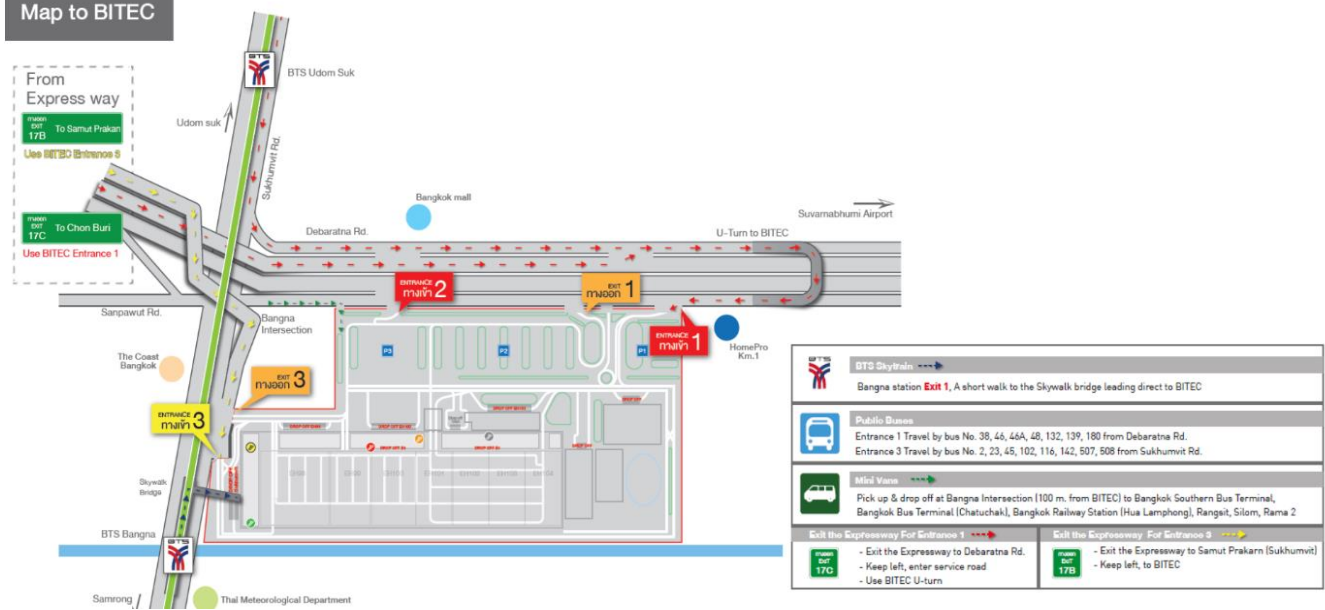

Map to BITEC

BITEC HIGHLIGHT

- 7** EVENT HALLS
- 6** CONVENTION HALLS
- 28** MEETING ROOMS
- 13** RESTAURANTS OUTLETS
- 1** FOOD COURT
- 70,000** sq.m OF COLUMN-FREE INDOOR EXHIBITION SPACE
- 9,500** sq.m OF CONVENTION & MEETING FACILITIES
- 1.5-3** TONS PER sq.m OF FLOOR LOAD CAPACITY
- 68** DRIVE-IN LOADING DOCKS
- 5,050** TOTAL PARKING SPACES